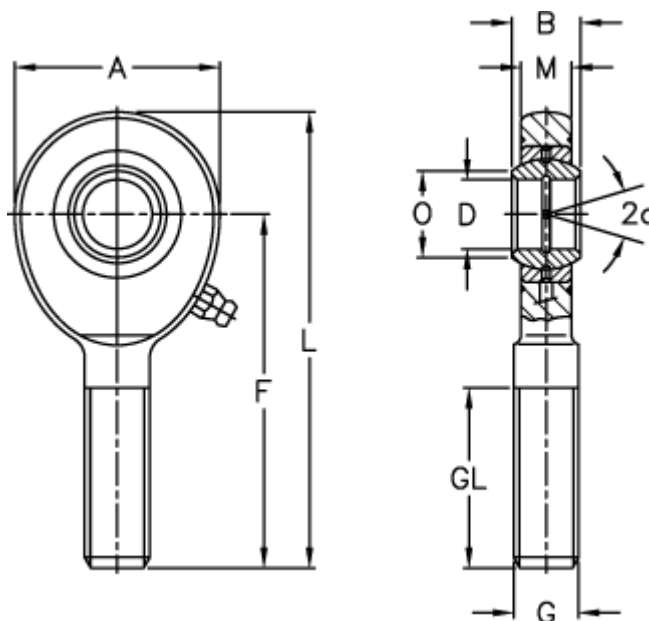

Data Sheet

Article number: 03462045
Description: Fluro Rod end EA 45
Note: 45

Measures

A	= 102	L	= 214
a (degrees)	= 7	M	= 27
B	= 32	O	= 50.8
D	= 45	Static drive kN	= 263
Dynamic drive (kN)	= 127	Weight	= 2610
F	= 163		
g	= M42x3		
GL	= 94		